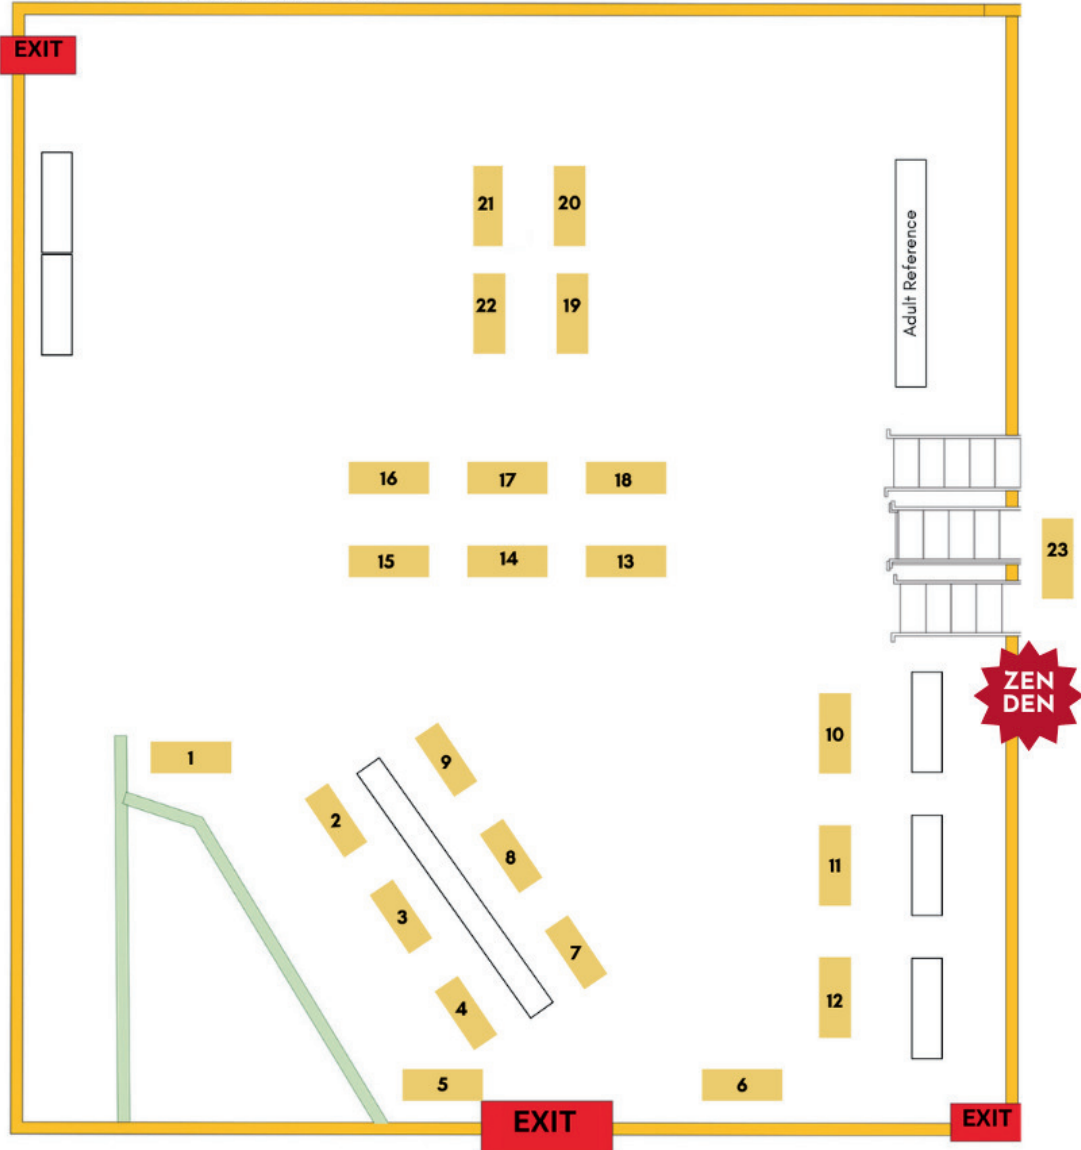

Community Room

GOLD Room/Adult Services Area

- O9 Michele Czwartacki
- O10 Alysa Nadeau-Patti
- O11 Suzanne Wagner
- O12 Theresa Wilson
- O13 Christina Paluch
- O14 Adrienne Kwartler
- O16 Holly Hunt
- O17 Monika Pawlowska

- G1 Linda Johnson
- G2 Ashley Settle
- G3 Shelby Mason
- G4 Brennagh Tyrrell
- G5 Anna Tymczyszyn
- G6 Emily Tunkel
- G7 Diana De Rosa
- G8 Melissa Dunstatter

- G9 Pamela Cunningham
- G10 Bebe Federmann
- G11 Lisa Claisse
- G12 Nanette Doroski
- G13 Cathy Buckley
- G14 Frances Mangogna
- G15 Jeanette Candido
- G16 Amy Leonard

- G17 Juana Huertas
- G18 Jill Klein
- G19 Lori Ledek
- G20 Veronica Mendoza
- G21 Rachel Stephens
- G22 Liv Dillahunt
- G23 Marianna Hillenbrand

WOMEN'S EXPO

October 5, 2023